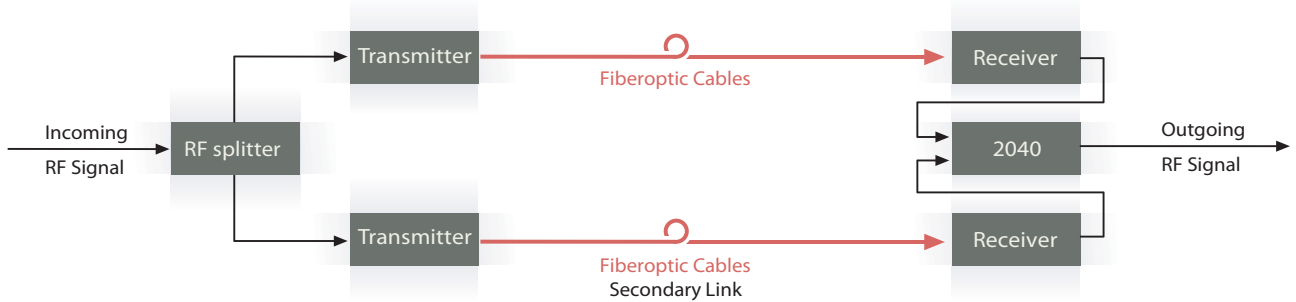

Model 2040-C

1:1 Redundant Switch

A typical application using Model 2040-C

2040-C - System Specifications

Physical Specifications

Operating Temperature	-20° C to 55° C
Storage Temperature	-40° C to 85° C
Maximum Humidity	95 %, non-condensing
Size	4.8" X 4" X 1.3"

Connectors

RF In/Out	50 Ohm SMA, female
DC Signals	9 D-Type Male

Unit Specifications

Frequency Response	10 - 3000 MHz	3000 - 7000 MHz	7.0 - 15 GHz
Flatness @ Full Band (typ.)	< 0.1dB pp	< 0.2 dB pp	0.5 dB pp
Insertion Loss (typ.)	< 0.25 dB	< 0.5 dB	< 1 dB
Input Impedance	50 Ohm		
Return Loss (typ.)	> 25 dB	> 18 dB	> 13 dB
Group Delay Variation	< 30 ps pp	< 30 ps pp	< 75 ps pp
Isolation (min.)	> 85 dB	> 80 dB	> 75 dB
Intermodulation distortion	Not measurable		
Switching Speed (max.)	< 500 ms		
DC Power 2040-C	+12 VDC @ <300 mA max		
DC Power 2040-C	+6.3VDC @ < 600 mA max		

Complete RF-2-Fiber Solutions

Corporate Office Israel

Beit Meir
16 Hataasia St., Har Tov A ind. Zone
Jerusalem 99052
Tel: (+972) 2.589.9888
Fax: (+972) 2.589.9898

www.foxcom.com

US Office

Princeton Forrestal Village
36 Main Street, Suite 300
Princeton, NJ 08540
Tel: (609) 514.1800
Fax: (609) 514.1881

sales@foxcom.com

South Africa Office

Block 4, Kingfisher Office Park 2,
28 Siphosethu Rd.,
Mt. Edgecombe
Durban, KwaZulu Natal
Tel: (+278) 7.751.3911
Fax: (+278) 6.501.6624